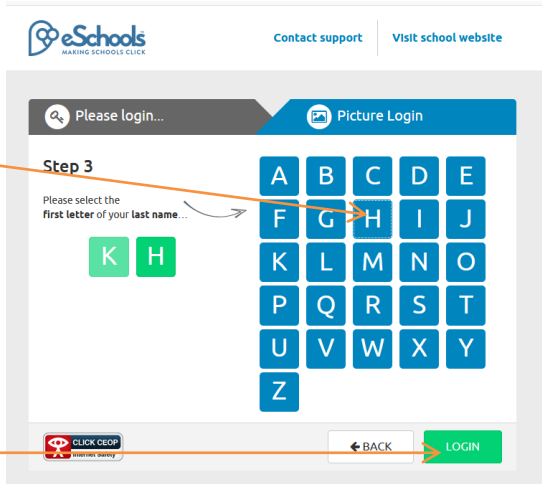

# ESchools Pupil Portal

Web address - [braywood-ce.eschools.co.uk/login](http://braywood-ce.eschools.co.uk/login)

Log in is via a pictorial password.

Need to click on picture log in tab.

Click on Login button

Choose your first initial by clicking on letter  
Eg if called Kate choose a K

Click on Login button

Choose your second initial by clicking on letter  
Eg if your surname is Hall choose an H

Click on Login button  
This will allow you access to eSchool