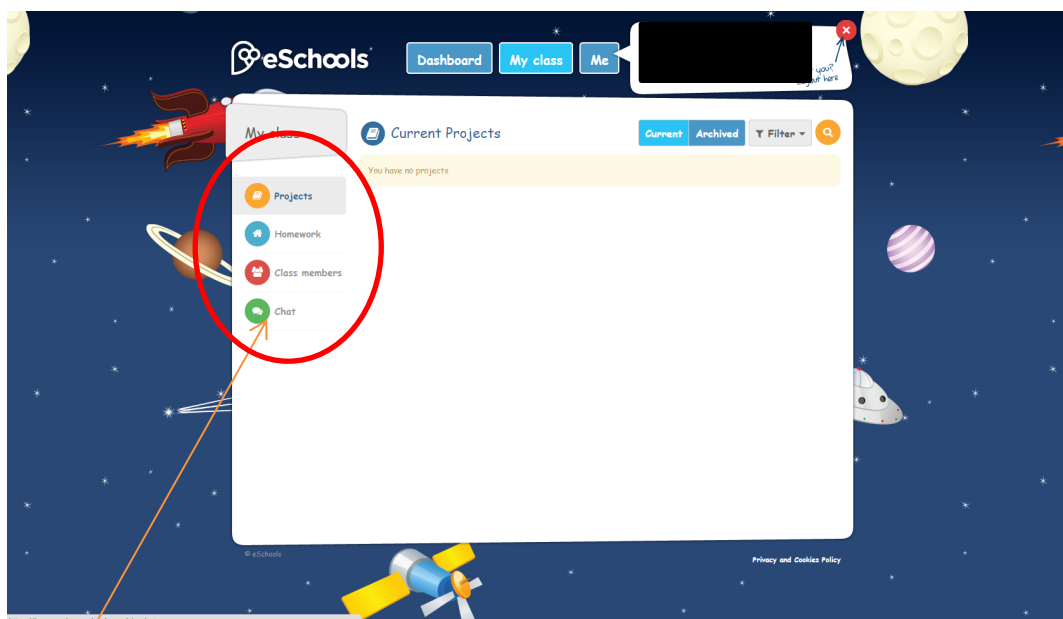

Choose your first initial by clicking on letter  
Eg if called Kate choose a K

Click on Login button

Choose your second initial by clicking on letter  
Eg if your surname is Hall choose an H

Click on Login button  
This will allow you access to eSchool

First page is called **ME**

And this one **MY CLASS**

Click on these to access projects, homework and other information.