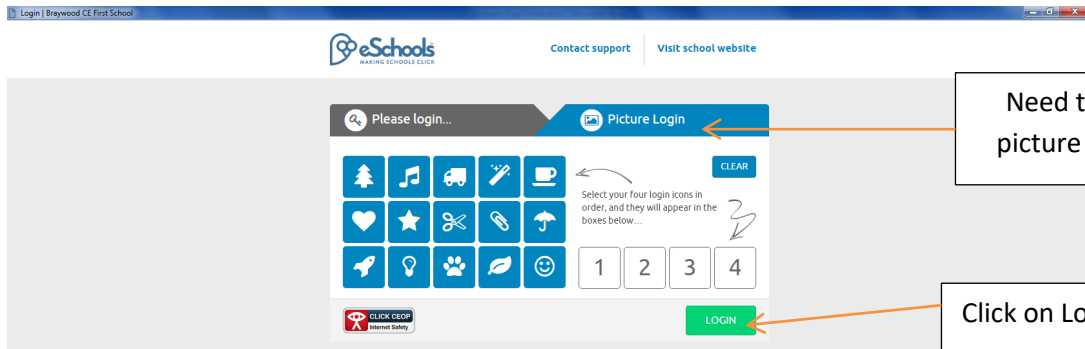

# ESchools Pupil Portal

Web address - [braywood-ce.eschools.co.uk/login](http://braywood-ce.eschools.co.uk/login)

Log in is via a pictorial password.

Need to click on picture log in tab.

Click on Login button

Choose your first initial by clicking on letter  
Eg if called Kate choose a K

Click on Login button

Choose your second initial by clicking on letter  
Eg if your surname is Hall choose an H

Click on Login button  
This will allow you access to eSchool