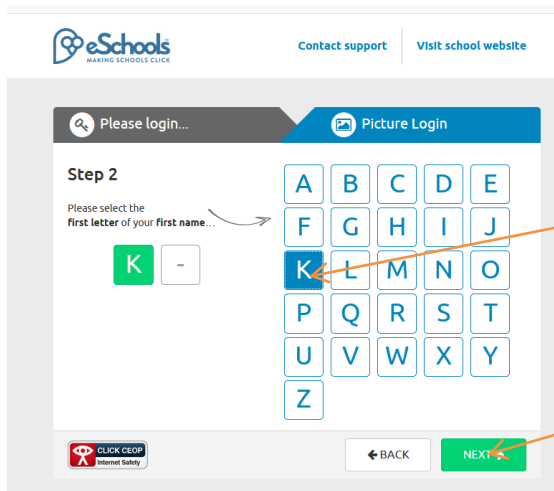

# ESchools Pupil Portal

Web address - [braywood-ce.eschools.co.uk/login](http://braywood-ce.eschools.co.uk/login)

Log in is via a pictorial password.

Need to click on picture log in tab.

Click on Login button

Choose your first initial by clicking on letter  
Eg if called Kate choose a K

Click on Login button

Choose your second initial by clicking on letter  
Eg if your surname is Hall choose an H

Click on Login button  
This will allow you access to eSchool